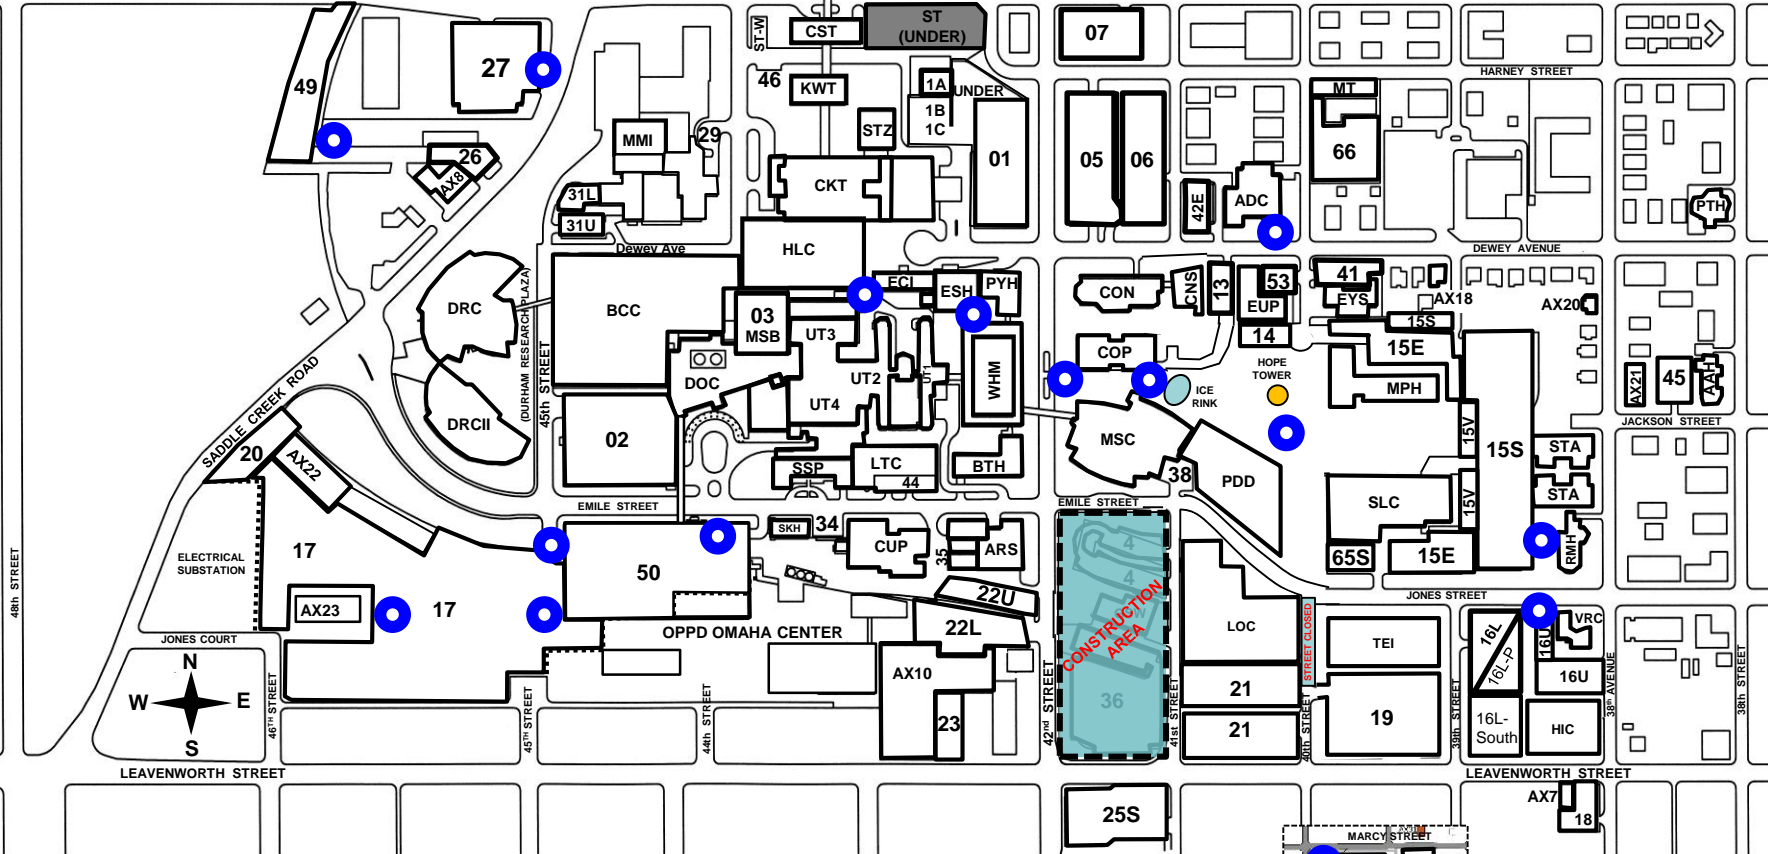

DODGE STREET

DODGE STREET

University of Nebraska
Medical Center
Nebraska Medicine

Emergency Blue Light Phones
can be used to report
Emergencies and to contact
Security.

Smoking is NOT Permitted on the UNMC
or Nebraska Medicine Campuses

FARNAM STREET

FARNAM STREET

CAMPUS PARKING LOTS – EMERGENCY BLUE LIGHT PHONES