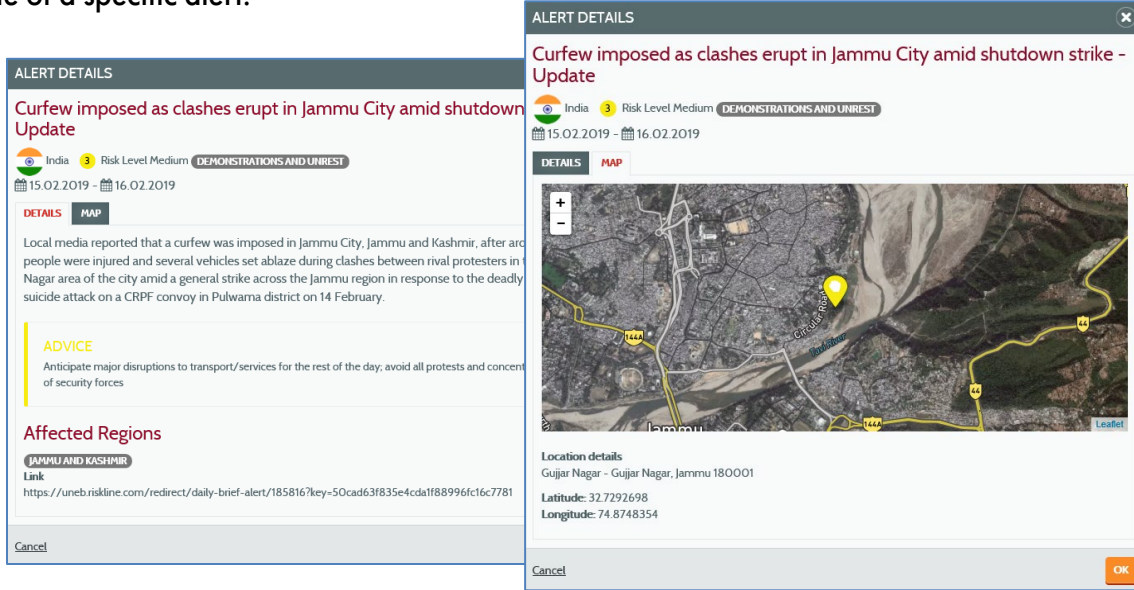

TRAVEL APPLICATION

General

HELPFUL HINTS

- Travel advisories and alerts are featured on a web-based portal and provide a summary of important safety and security information for a given destination. Travelers can learn more about complex local developments, high-risk locations and upcoming events with links to full reports if they want to learn more.

PROCEDURE

No logon is needed or generated to review the link below:

<https://ffnews.nebraska.edu/concur/TravelAdvisory.html>

Home screen:

Global Risk Map:

Alerts Dashboard:

- Click on **ALERTS DASHBOARD** at the top of the page.
 - Select a specific alert to see Details and Map information; *or*
 - Search City: Enter a specific city for additional information (scroll down for an example after entering 'Dublin')

Example of a specific alert:

To search for a city, enter the city name into the search field and press enter. Select the desired city (e.g.; Dublin).

Search results will display.