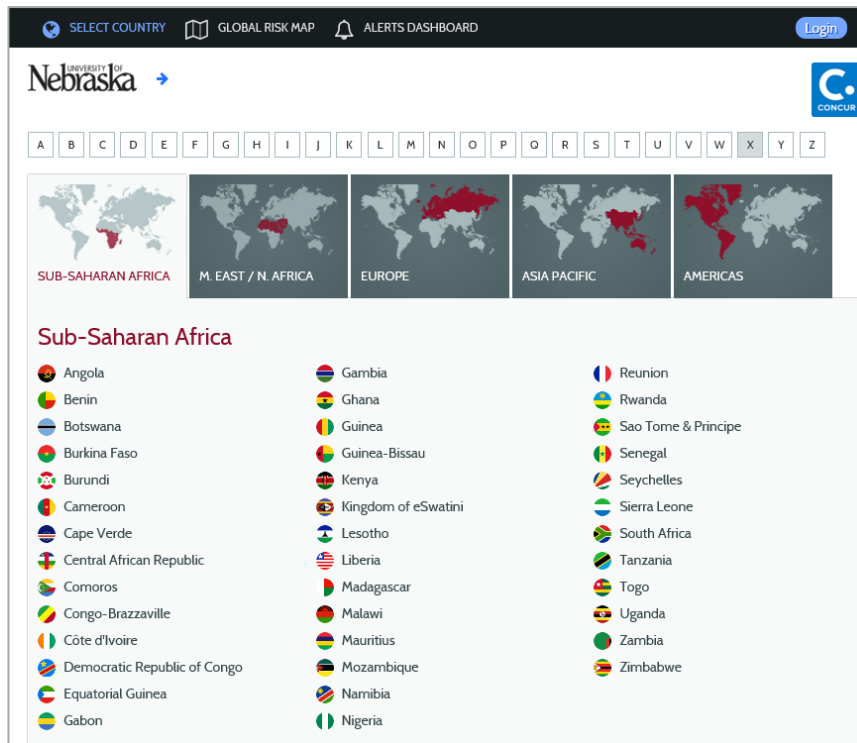

TRAVEL APPLICATION

General

HELPFUL HINTS

- Travel advisories and alerts are featured on a web-based portal and provide a summary of important safety and security information for a given destination. Travelers can learn more about complex local developments, high-risk locations and upcoming events with links to full reports if they want to learn more.

PROCEDURE

No logon is needed or generated to review the link below:

<https://ffnews.nebraska.edu/concur/TravelAdvisory.html>

Home screen:

Global Risk Map:

Alerts Dashboard:

- Click on **ALERTS DASHBOARD** at the top of the page.
 - Select a specific alert to see Details and Map information; *or*
 - Search City: Enter a specific city for additional information (scroll down for an example after entering 'Dublin')

Example of a specific alert:

To search for a city, enter the city name into the search field and press enter. Select the desired city (e.g.; Dublin).

Search results will display.