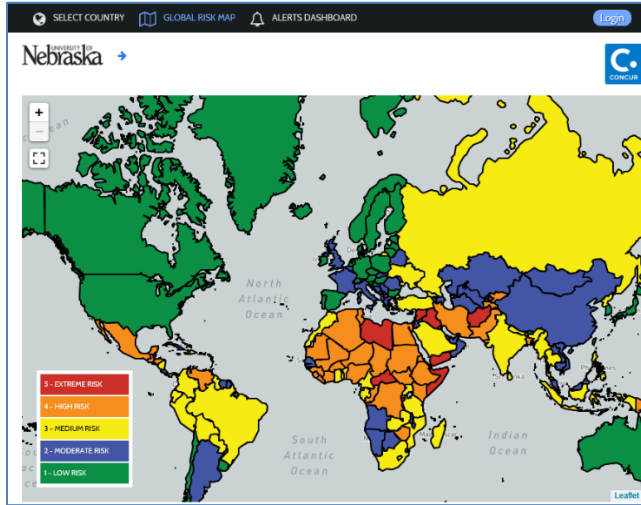

TRAVEL APPLICATION

General

HELPFUL HINTS

- Travel advisories and alerts are featured on a web-based portal and provide a summary of important safety and security information for a given destination. Travelers can learn more about complex local developments, high-risk locations and upcoming events with links to full reports if they want to learn more.

PROCEDURE

No logon is needed or generated to review the link below:

<https://ffnews.nebraska.edu/concur/TravelAdvisory.html>

Home screen:

Global Risk Map:

Alerts Dashboard:

- Click on **ALERTS DASHBOARD** at the top of the page.
 - Select a specific alert to see Details and Map information; *or*
 - Search City: Enter a specific city for additional information (scroll down for an example after entering 'Dublin')

Example of a specific alert:

To search for a city, enter the city name into the search field and press enter. Select the desired city (e.g.; Dublin).

Search results will display.