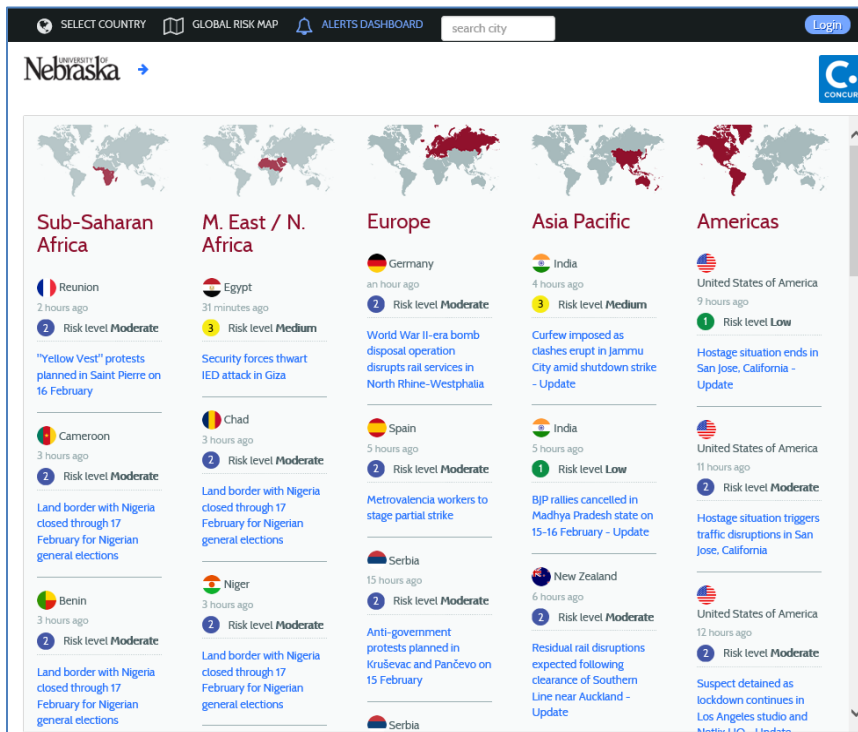

TRAVEL APPLICATION

General

HELPFUL HINTS

- Travel advisories and alerts are featured on a web-based portal and provide a summary of important safety and security information for a given destination. Travelers can learn more about complex local developments, high-risk locations and upcoming events with links to full reports if they want to learn more.

PROCEDURE

No logon is needed or generated to review the link below:

<https://ffnews.nebraska.edu/concur/TravelAdvisory.html>

Home screen:

Global Risk Map:

Alerts Dashboard:

- Click on **ALERTS DASHBOARD** at the top of the page.
 - Select a specific alert to see Details and Map information; *or*
 - Search City: Enter a specific city for additional information (scroll down for an example after entering 'Dublin')

Example of a specific alert:

To search for a city, enter the city name into the search field and press enter. Select the desired city (e.g.; Dublin).

Search results will display.