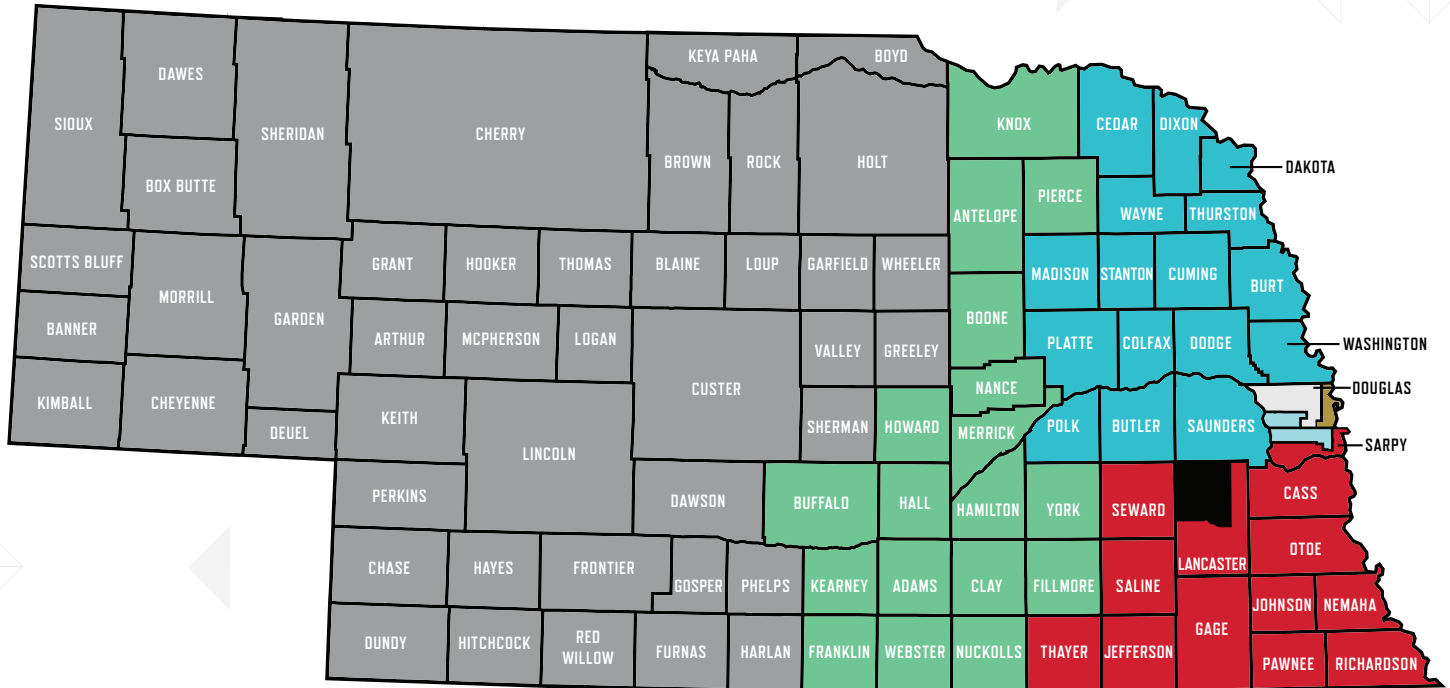

University of Nebraska Board of Regents District Map

(Districts took effect with LB 8 on September 30, 2021)

- ▶ DISTRICT 1
- ▶ DISTRICT 2
- ▶ DISTRICT 3
- ▶ DISTRICT 4
- ▶ DISTRICT 5
- ▶ DISTRICT 6
- ▶ DISTRICT 7
- ▶ DISTRICT 8