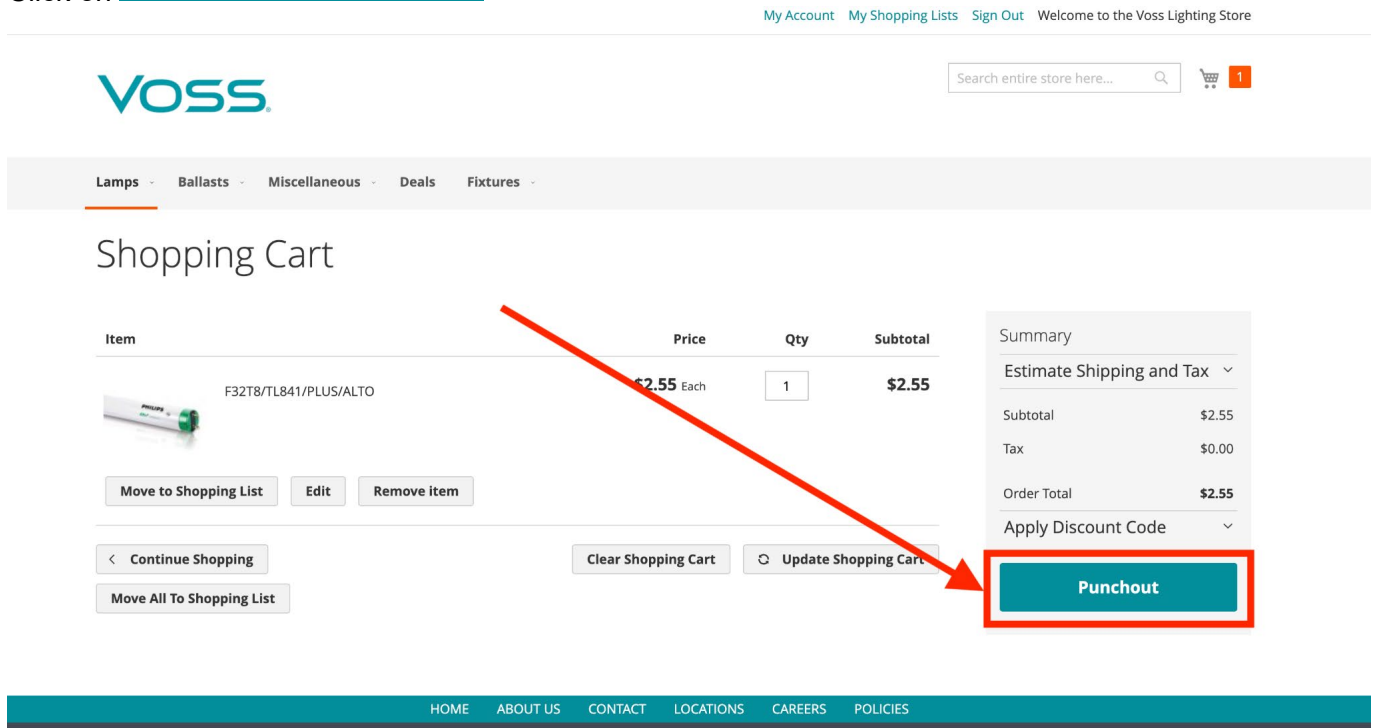

4. Click on

Punchout

RETRIEVE QUOTES

1. If items are not available in the catalog or if a large quantity is being ordered a special quote may be needed. To obtain a quote call Voss Lighting at 402-328-2283 (Lincoln) or 402-592-1930 (Omaha).

CREATING / ACCESSING FAVORITES

1. Use the search field to enter a keyword(s) to find an item, or to enter the Product Code if known or shop by Category.
2. Once you find the desired product, click Add to Shopping List. You may add to an existing shopping list or name a New Shopping List.
3. To view all shopping lists, click on My Shopping Lists in the menu bar.

SHIPPING CHARGES

Free shipping: Yes

ORDER / SHIPPING CONFIRMATION

Will I receive a confirmation that my order has been received? Yes

Will I receive a confirmation that my order has been shipped? Yes