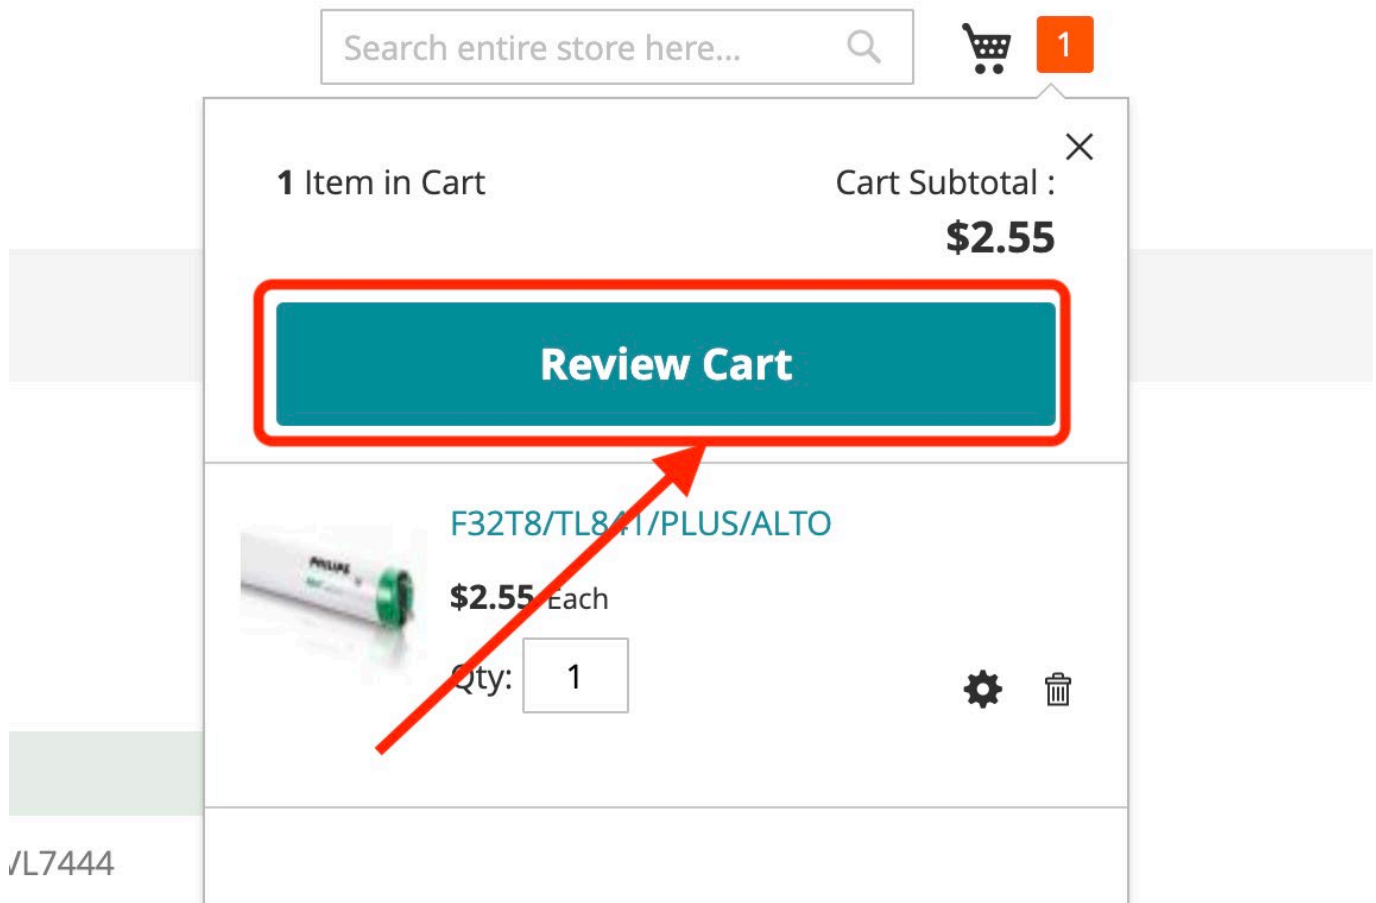

3. When all items are added to cart, click on the cart icon at top right of screen to preview the cart and then click on to proceed to the cart