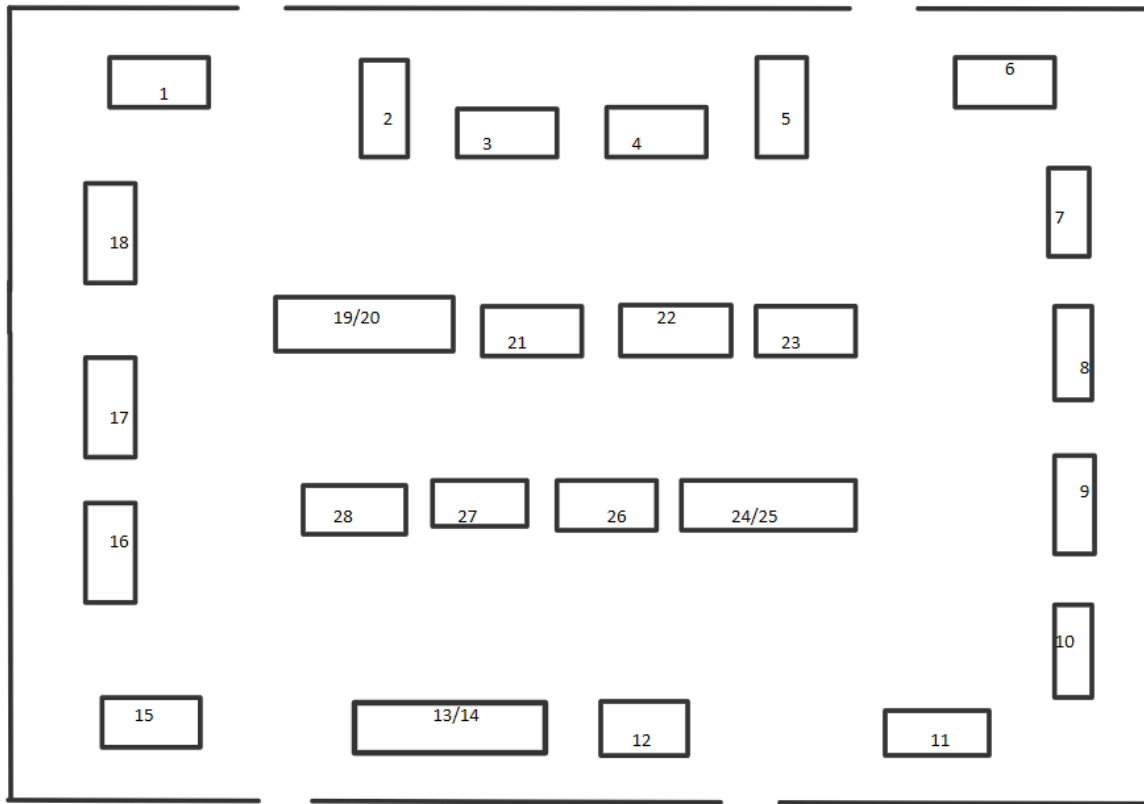

2024 Supplier Showcase - Table set up

UNO – Thompson Alumni Center
 Bootstrapper

Table	Supplier
1	Avantor
2	Batteries Plus of Omaha
3	Canon Solutions America
4	Cintas Corporation
5	Dell Technologies
6	Delta Air Lines
7	Dot Scientific, Inc.
19/20	E&I Cooperative Services
8	Eakes Office Solutions
9	Engine
10	Ferguson Facilities
11	Fisher Scientific
12	Fox World Travel
18	HD Supply
15	Image Inflators Inc
16	Lowe's, Inc.
	MH Hospitality/Home2
21	UNMC
22	ODP Business Solutions
24/25	OMNIA Partners
	Sheppards Business
23	Interiors
26	SHI
17	Southwest Airlines
27	Specialty Underwriters
13/14	Staples