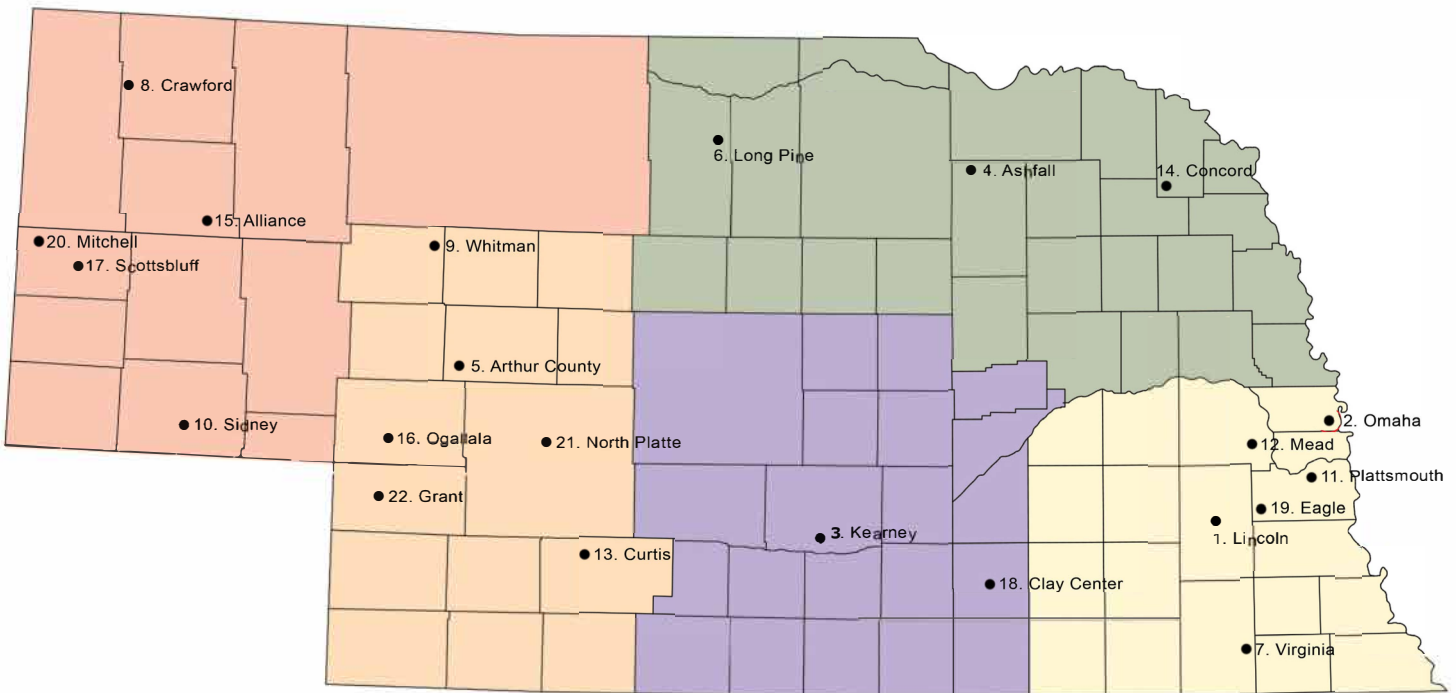

UNIVERSITY OF NEBRASKA

Campus and IANR Research Centers

1. Lincoln
2. Omaha/UNMC
3. Kearney
4. Ashfalls
5. Arapaho Prairie, Arthur County
6. Barta R & D Ranch @ Long Pine
7. Dalby-Halleck Farm @ Virginia
8. Fort Robinson - Crawford
9. Gudmundsen Sandhills Agricultural Lab @ Whitman
10. High Plains Agricultural Lab @ Sidney
11. Horning Forestry Farm @ Plattsmouth
12. Mead - Agricultural Research & Development Center
13. Nebraska College of Technical Agricultural @ Curtis
14. Northeast Research & Extension Center @ Concord
15. Northwest Agricultural Lab @ Alliance
16. Ogallala - Cedar Point Camp
17. Panhandle Research & Extension @ Scottsbluff
18. Research & Extension Center @ Clay Center
19. Rogers Memorial Farm @ Eagle
20. Scottsbluff Agricultural Lab @ Mitchell
21. West Central Research & Extension Centre @ North Platte
22. Grant

Region Legend

- Yellow - Southeast
- Green - Northeast
- Purple - Central
- Orange - Southwest
- Pink - Northwest

Unit Price Quality Assurance:

Contractor must have a fully staffed office within the region or within 120 miles of the campus site.